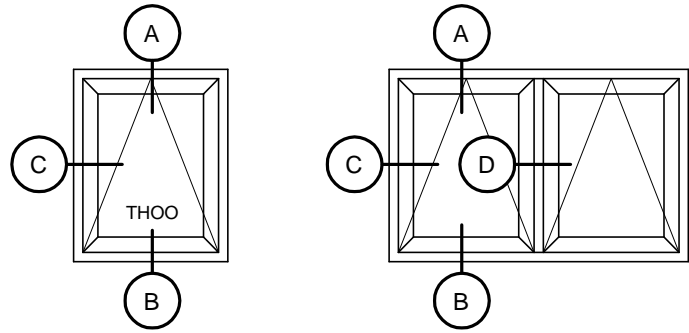

INSULATED WINDOW OPENING OUT
WITHOUT FIXED LIGHT 1700 SERIES (57mm)..... PAGE 2

- DETAILS FOR HEAD AND SILL PAGE 2
- DETAILS FOR VERTICAL MULLIONS PAGE 2

DETAILS FOR AWNING VENTS (THOO)
ALSO APPLY TO CASEMENT VENTS
OPENING OUT (SHOO)

LEGENDE

- THOO : TOP HUNG OPENING OUT.
- SHOO : SIDE HUNG OPENING OUT

: FILE NAME FOR AUTOCAD

GENERAL NOTE

- DETAILS ARE SUBJECT TO CHANGE WITHOUT NOTICE.
- DIMENSIONS WILL NOT SHOW ON THESE FILES.
- PLEASE ADD THEM TO YOUR DRAWING ACCORDINGLY.

"MAXSEAL" SYSTEM

"MAXSEAL" SYSTEM IS A NEW TYPE OF GLASS STOP ALLOWING BETTER PERFORMANCES BY MEANS OF THE RAIN SCREEN PRINCIPLE, EQUIVALENT TO THOSE OBTAINED WITH A HEAL BEAD. PATENT PENDING.

DETAILS FOR WINDOW OPENING OUT WITHOUT FIXED LIGHT